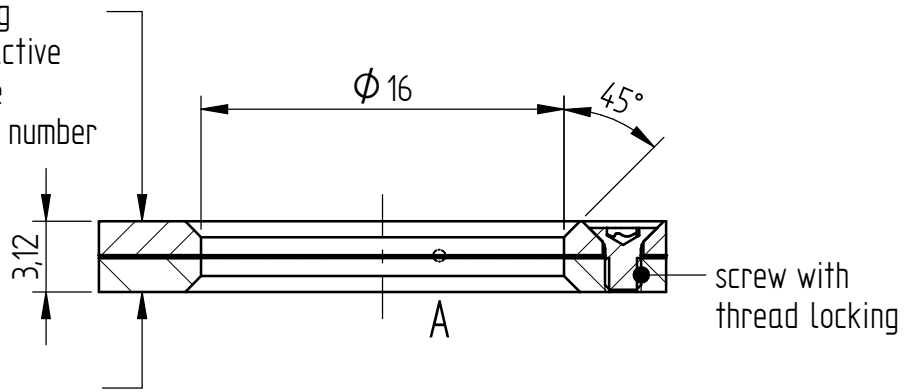

engraving
 - Radioactive
 - nuclide
 - source number

engraving
 - manufacturing marking
 - Radiation warning symbol

details A

Scale 1:1	Tolerance ISO 2768-m	Surface	Material stainless steel plastic
--------------	-------------------------	---------	--