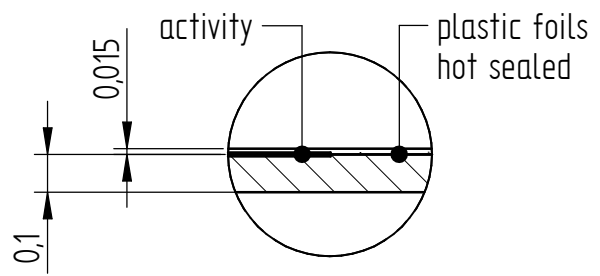

engraving
 - Radioactive
 - nuclide
 - source number

engraving
 - manufacturing marking
 - Radiation warning symbol

details A

Scale 1:1	Tolerance ISO 2768-m	Surface	Material stainless steel plastic
--------------	-------------------------	---------	--