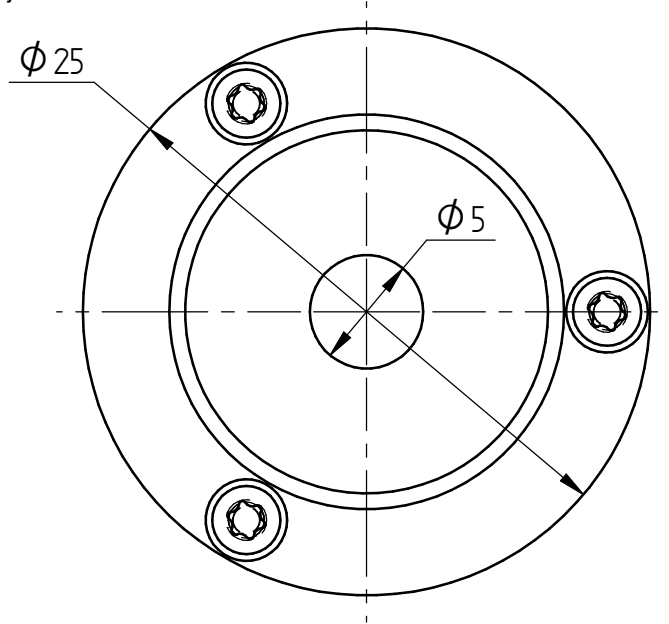

engraving
 - Radioactive
 - nuclide
 - source number

engraving
 - manufacturing marking
 - Radiation warning symbol

details A

Scale 1:1	Tolerance ISO 2768-m	Surface	Material stainless steel plastic
--------------	-------------------------	---------	--